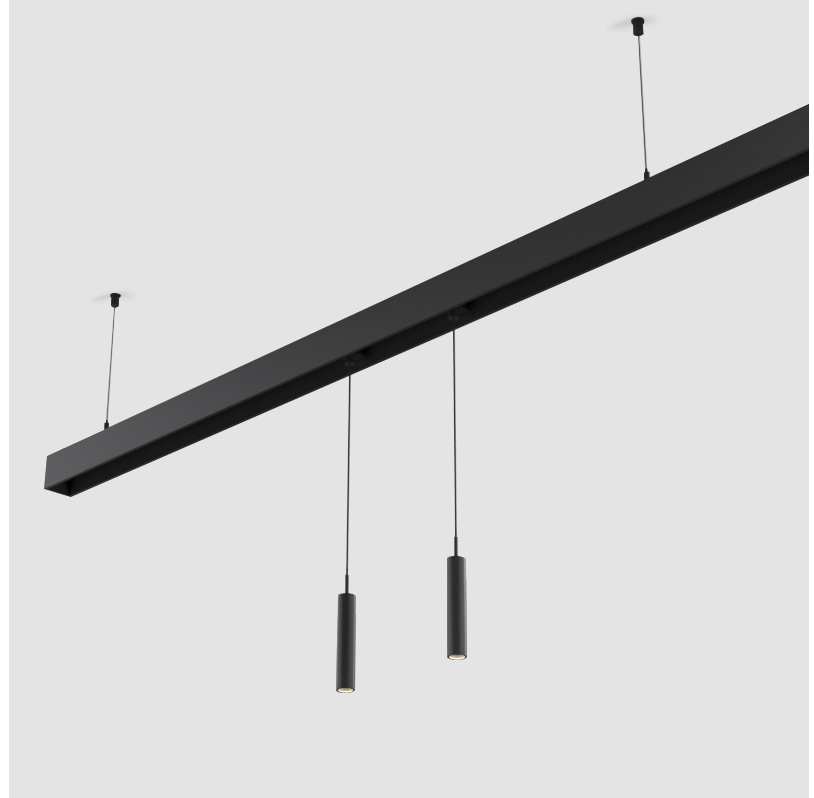

G-50 CHANNEL SUSPENSION

A3G50-SUS-SYS

base number

1. To build a product code in our configurator select the specify button on the base model # product page
2. To build a manual product code on this datasheet choose from the options listed below in blue font and add the suffix to the base model #

GENERAL

Series: G-50 Channel
Brand: Prolicht
Division: Architectural
Mounting Type: Suspension
Mounting Location: Ceiling
Subcategory: Profile

PHYSICAL

Fixture Finish: SSR / BKV / CWI / CRY / HAB / UFT / ITA / RUA / FTG / MYG / LOD / PUS / FRO / FUP / KIA / POP / BLS / SPG / MEY / GOH / GUM / CHC / COM / ABZ / JAG / OBR / MOS / ROR

ELECTRICAL

Lamp Type: LED (Zhaga Standard)
Dimming: 0-10V Dimming
Driver Included: No
Driver Type: Constant Voltage - Universal
Input Voltage (V): 120 - 277
Constant Voltage (V): 48

LED

Upon Request: Color Temperature

OPTICAL

Upon Request: Special Beam Angle

RATINGS AND CERTIFICATIONS

Certified By: Certified for North American Standards
IP rating: IP20